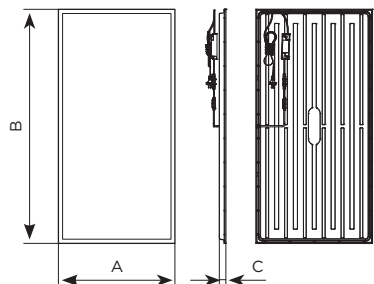

Tri-colour Backlit Panel

*600mm x 600mm pictured

Available wattage:

Colours available:

Colour & Material:

Colour: White RAL9003

Aluminium extruded with Polystyrene optic material

| Power (W) | 25W | 25W | 50W |
|-------------------|-----------------------|-----------------------|-----------------------|
| Lumens | 3100lm | 3100lm | 5500lm |
| CCT (K) | 4000K/5000K/ 6500K | 4000K/5000K/ 6500K | 4000K/5000K/ 6500K |
| Size | 600mmx600mm | 300mmx1200mm | 600mmx1200mm |
| Quick code | PANEL6X6CCT | PANEL3X12CCT | PANEL6X12CCT |

| Power (W) | A (mm) | B (mm) | C (mm) |
|------------|--------|--------|--------|
| 25W | 595 | 595 | 34 |
| 25W | 295 | 1195 | 34 |
| 50W | 595 | 1195 | 34 |

IP20

20,000 hours

2 years warranty

IK02

With plug

800mm (cable)