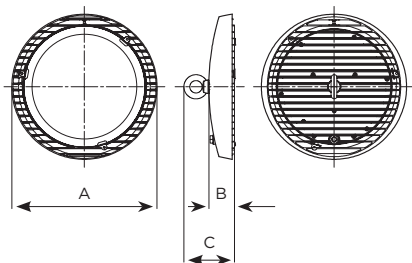

Colour: Black RAL9005

Die-cast aluminium

Glass diffuser

Power (W)	160W	200W
Lumens	20000	25000
CCT (K)	5000K	5000K
Size	Ø270mm	Ø320
Quick code	HIGHBAY160W	HIGHBAY200W
Beam angle	Wide	Wide

Hook is included

Power (W)	A (mm)	B (mm)	C (mm)
160W	Ø270	48	100
200W	Ø320	51	102

IP65

20,000 hours

2 years warranty

IK06

With plug

800mm (cable)