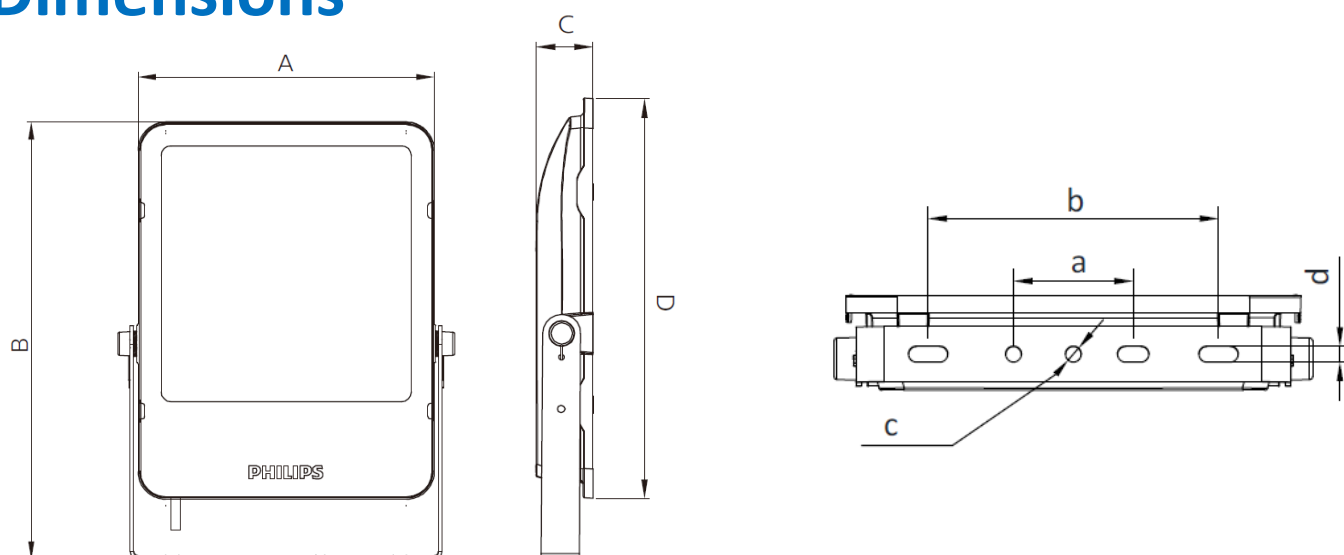

Application

- Architectural lighting
- Landscape lighting
- Billboard lighting
- Parking area lighting
- Amenity
- Security

Product Data

Product Family	SmartBright G2 LED Floodlight BVP151					
	30W	50W	70W	100W	150W	200W
Configuration	30W	50W	70W	100W	150W	200W
System lumen * (lm)	3000 lm	5000 lm	7000 lm	10000 lm	15000 lm	20000 lm
Power factor	>0.9					
Surge Protection rating	2/2KV (DM/CM)			4/4KV (DM/CM)		
Beam angle	Asymmetrical Wide Beam (40° x 80°)					
CCT	3000K(WW)/4000K(NW)/5700K(CW)					
CRI	>80					
Operating temperature	-25°C to +40°C					
Lifetime	50,000hrs (L70B50@Ta25°C)					
IP/IK rating	IP65 / IK07			IP65 / IK08		
Electrical class	Class I					
Input voltage	220-240V, 50/60Hz					
Connection cable	600mm length flying cable					
Mounting type	Bracket mounting					
Material and finishing	Housing: Die-cast aluminum, powder coated dark grey(RAL7043) Front cover: Tempered glass Bracket: Steel, powder coated dark grey(RAL7043)					
Weight	0.8 Kg	1.45 Kg	1.98 Kg	3.28 Kg	5.02 Kg	6.26 Kg
Certifications	CE, CQC, CB, EMC, AS/NZS60598					

* System lumen refers to typical lumen output of NW(4000K) product, it could result less lumen in WW(3000K) or higher lumen in CW(5700K).

Dimensions

Unit: mm

Type	A	B	C	D	a	b	c	d
BVP151 30W	146	206	37	174	80	100	∅ 6.5	6.5
BVP151 50W	203	297	38	242	120	144	∅ 8.5	8.5
BVP151 70W	214	327	55	268	120	144	∅ 8.5	8.5
BVP151 100W	236	360	58	308	76.2	175	∅ 8.5	8.5
BVP151 150W	293	430	60	380	76.2	215	∅ 10.5	10.5
BVP151 200W	336	491	60	424	76.2	255	∅ 10.5	10.5